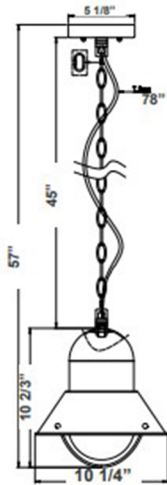

Adjustable X-Gen Seaside 45" Suspended Chain Light **MCTP**

5 1/8"(W) x 57"(H) x 10 1/4"(D)

Wattage

20W / 30W / 40W

Voltage Input

120-277V AC 60Hz

Dimmable

(Dual Function) Triac Dimmable

Finish

Aluminum Housing and Steel Back Plate

Beam Angles

90° x 110°

Color Temperatures

3000K 4000K 5000K

Features

Catalog No.	Fig.
WSX-20-40W-MCTP-SCH	A.